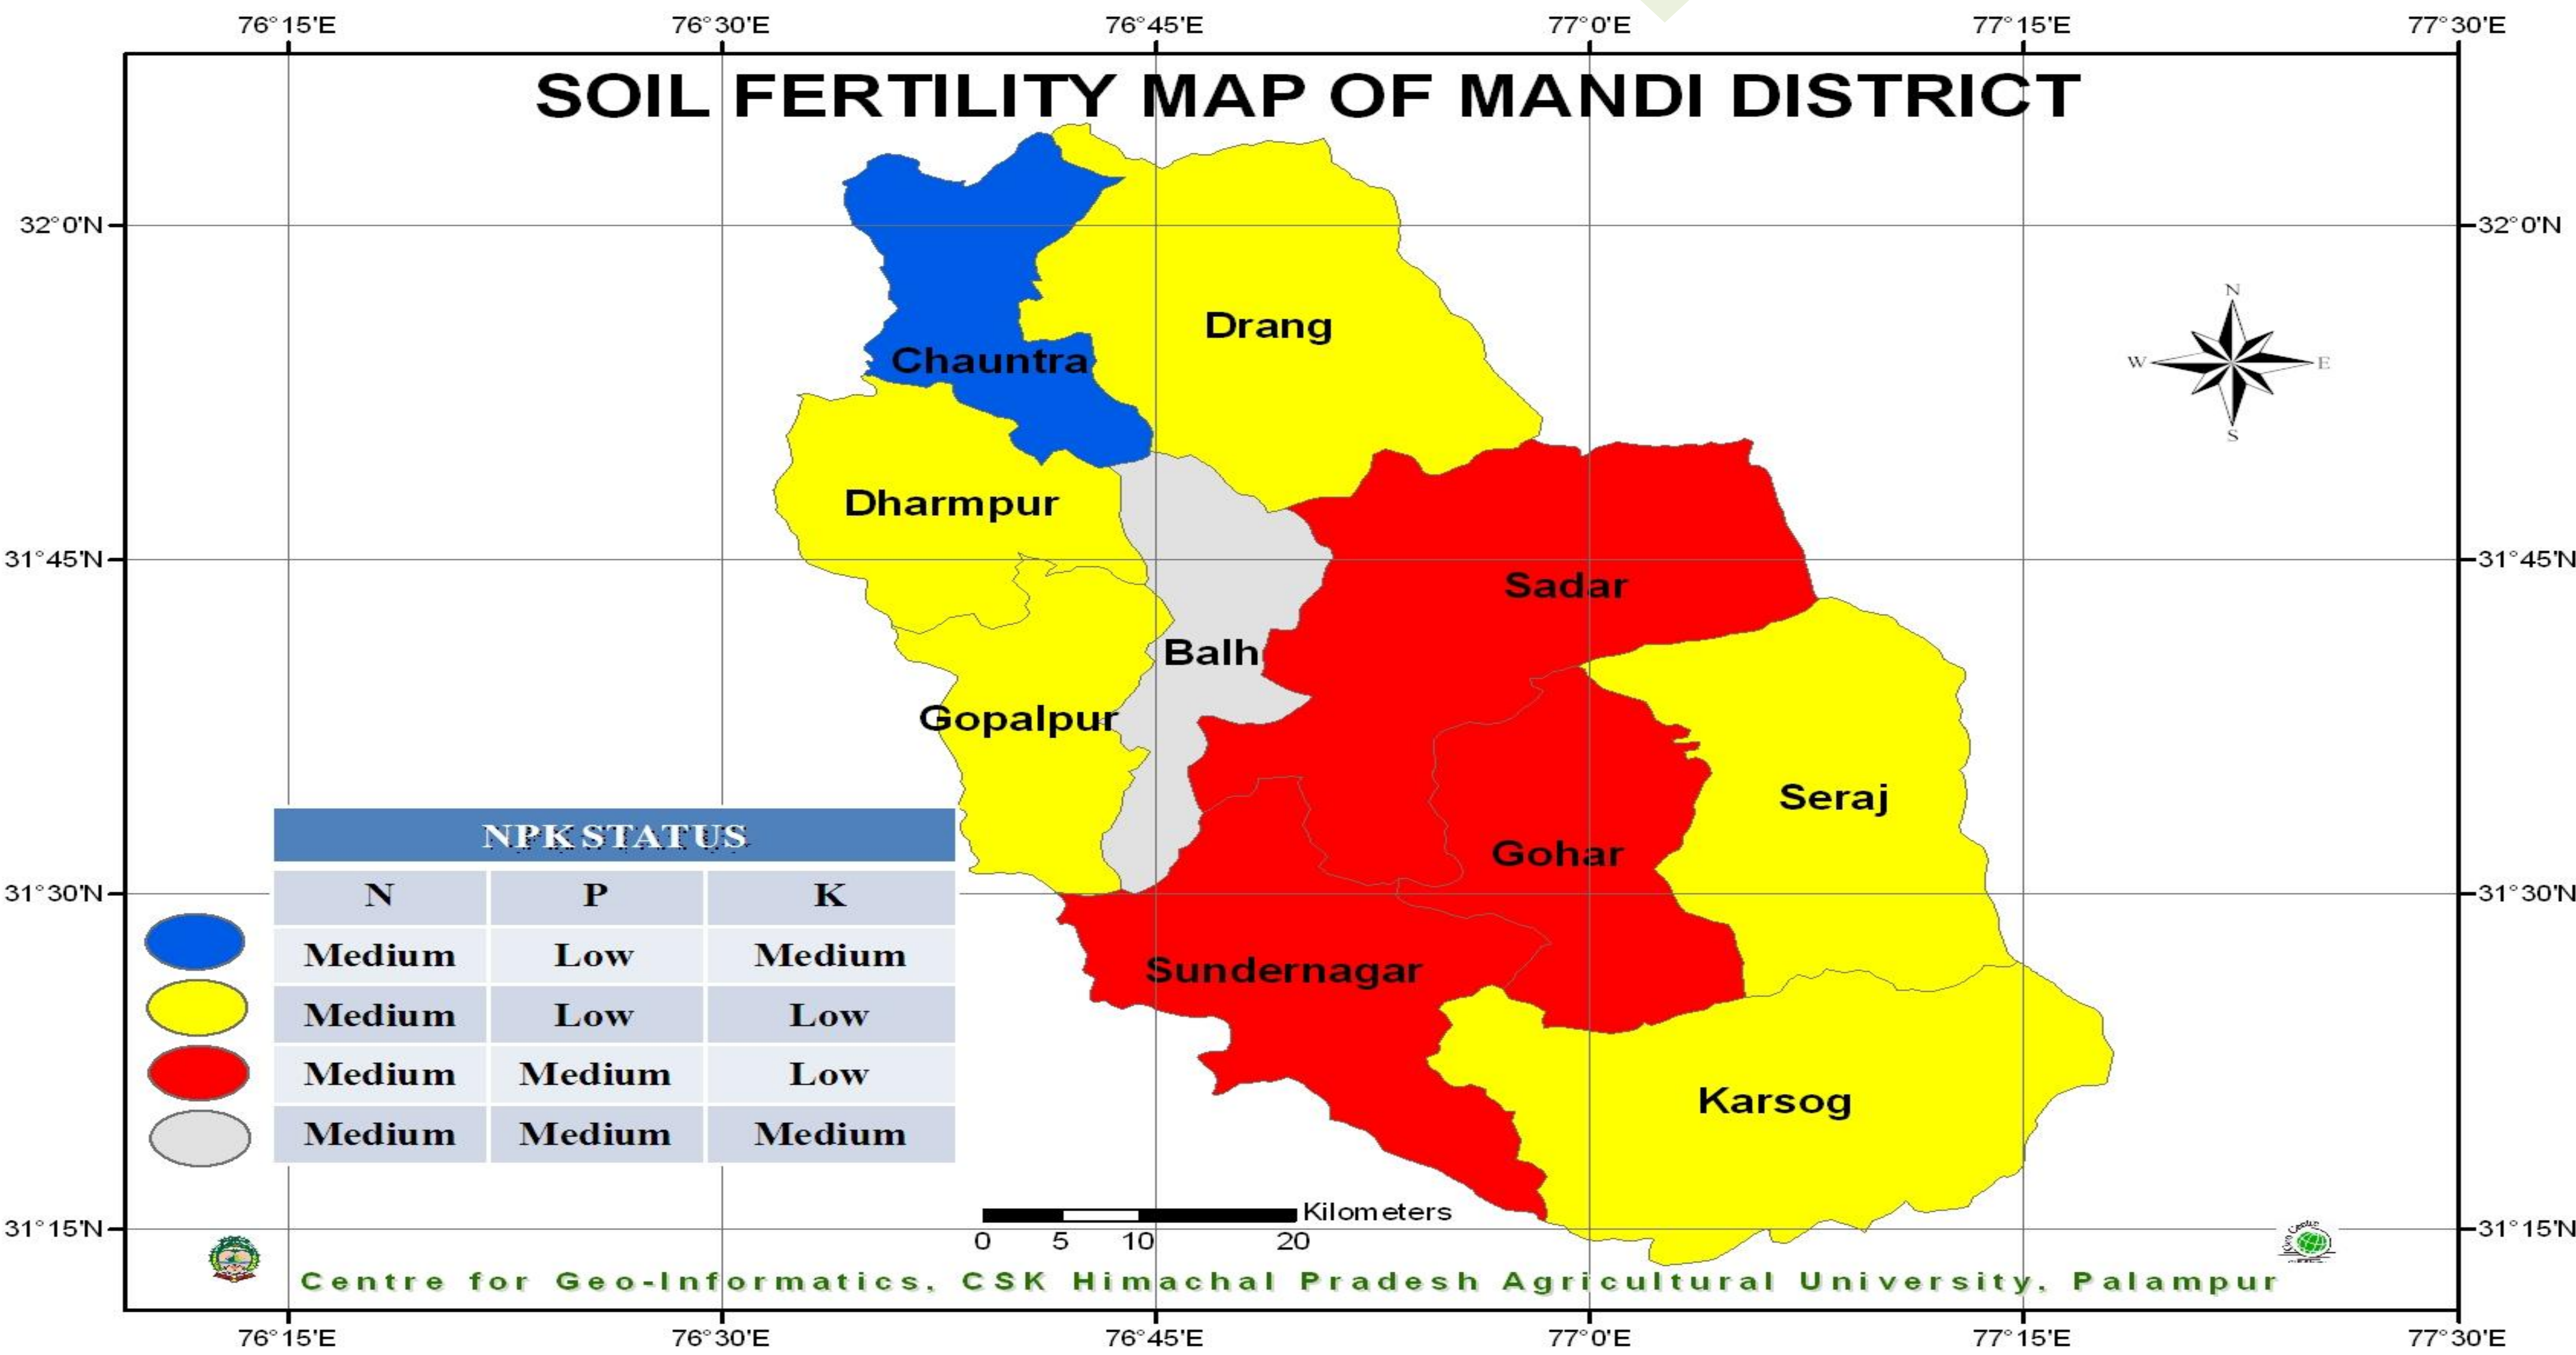

SOIL FERTILITY MAP OF MANDI DISTRICT

SOIL FERTILITY MAP OF H P

SOIL FERTILITY MAP OF MANDI DISTRICT

SOIL FERTILITY MAP OF MANDI DISTRICT

Soil Testing Facilities in Mandi District

- Soil & water testing laboratory at KVK Mandi
- Soil testing laboratory of Department of Agriculture
- IFFCO soil diagnostic mobile van facility

KVK Intervention on Soil Testing in the District

- Soil & water testing facility to farmer of the district
- Fertilizer recommendations based on soil fertility analysis
- Fertility analysis of FLD & OFT plots and KVK Farm

KVK Future Thrust on Soil Testing in the District

- Preparation of soil fertility maps of KVK operational areas
- Digitalization of soil fertility map of the district
- Site Specific Nutrient Management (SSNM)