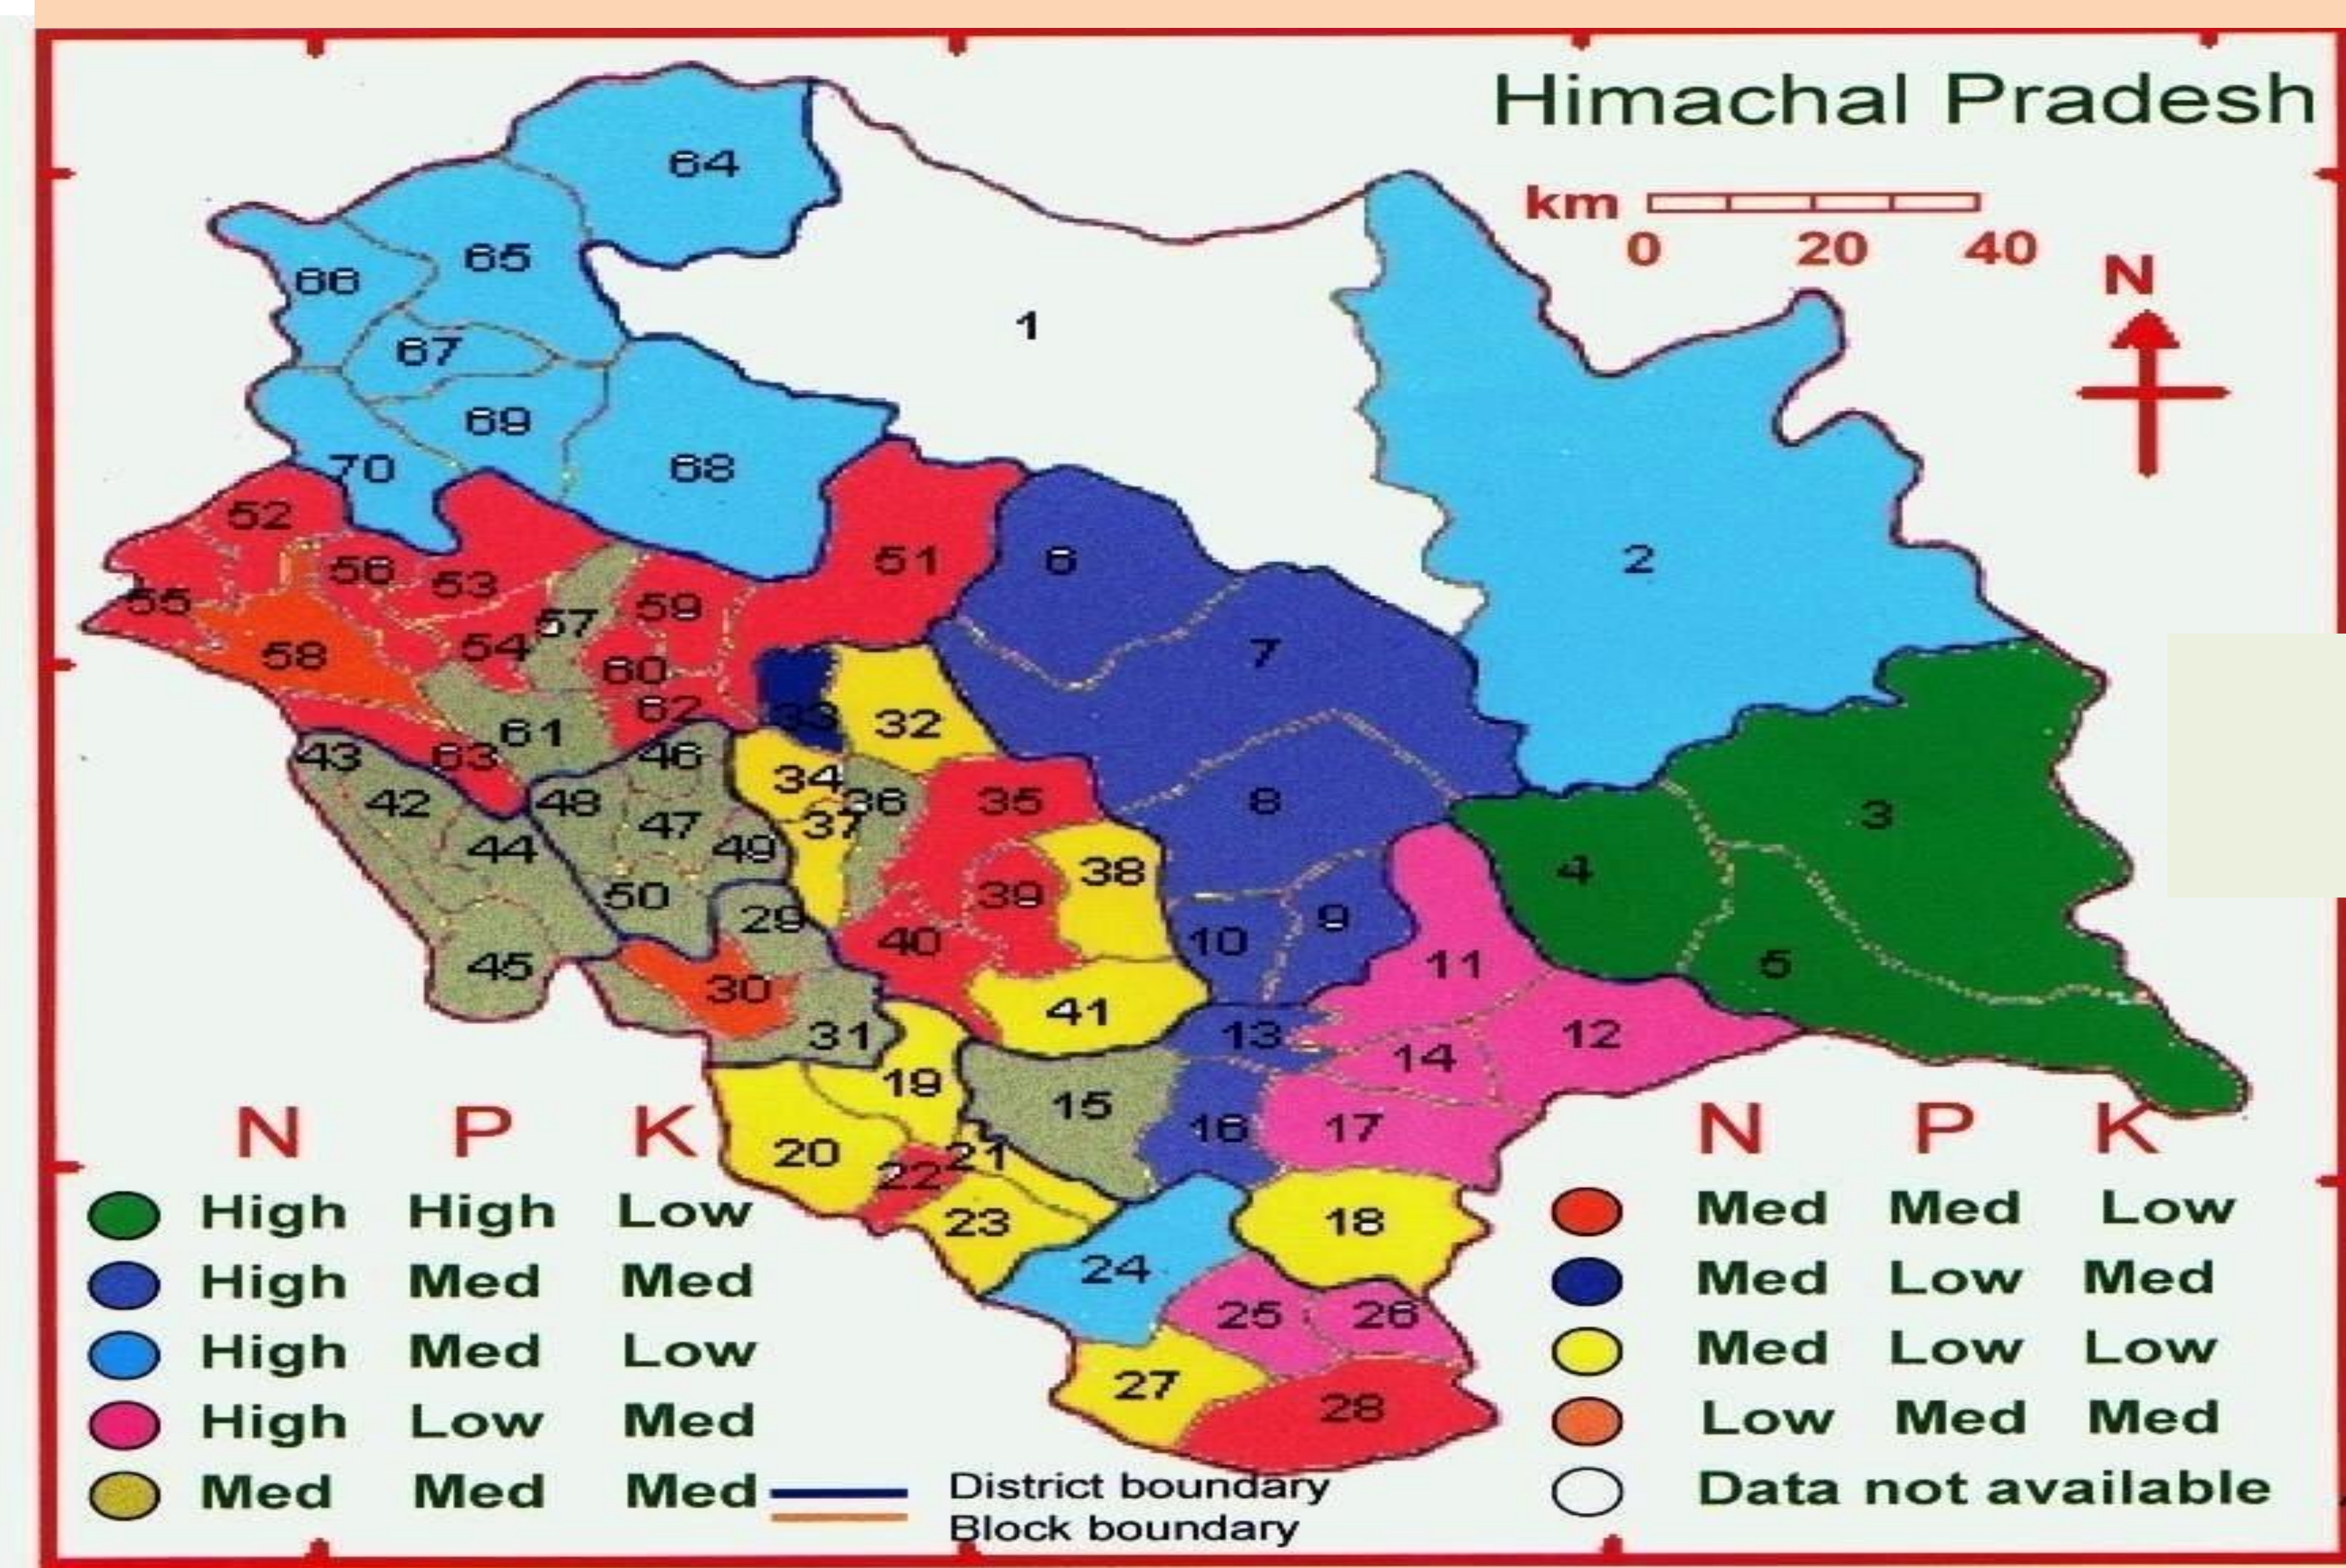

SOIL FERTILITY MAP OF MANDI DISTRICT

SOIL FERTILITY MAP OF H P

SOIL FERTILITY MAP OF MANDI DISTRICT

SOIL FERTILITY MAP OF MANDI DISTRICT

Soil Testing Facilities in Mandi District

- Soil & water testing laboratory at KVK Mandi
- Soil testing laboratory of Department of Agriculture
- IFFCO soil diagnostic mobile van facility

KVK Intervention on Soil Testing in the District

- Soil & water testing facility to farmer of the district
- Fertilizer recommendations based on soil fertility analysis
- Fertility analysis of FLD & OFT plots and KVK Farm

KVK Future Thrust on Soil Testing in the District

- Preparation of soil fertility maps of KVK operational areas
- Digitalization of soil fertility map of the district
- Site Specific Nutrient Management (SSNM)